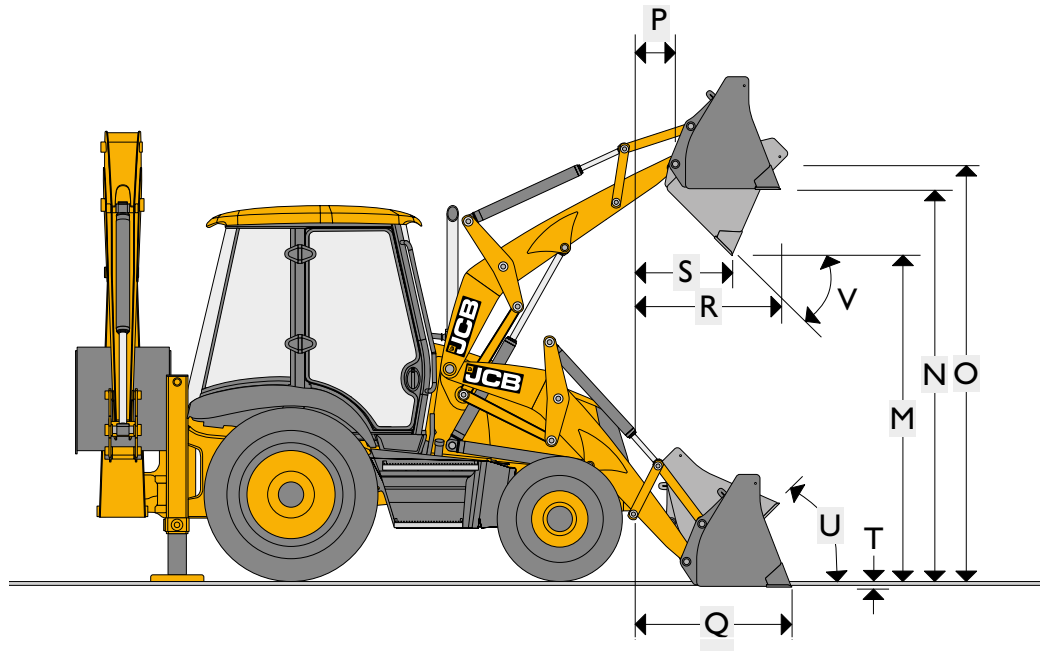

## JCB 3CX Backhoe

		GP shovel	6-in-1 shovel	
M	Dump height	m	2.74	2.72
N	Load over height	m	3.23	3.20
O	Loader hinge pin height	m	3.45	3.45
P	Pin forward reach	m	0.36	0.36
Q	Reach at ground (toe plate horizontal)	m	1.42	1.37
R	Max. reach at full height	m	1.20	1.15
S	Reach at full height fully dumped	m	0.83	0.78
T	Dig depth	m	0.07	0.10
U	Roll back at ground	degrees	45°	45°
V	Dump angle	degrees	43°	43°
	Jaw opening width	m	-	0.95

		GP shovel	6-in-1 shovel
Loader breakout – shovel	kgf	6170	6531
Loader breakout – arms	kgf	4942	4732
Rated operating capacity 7'4"*	kgf	3479	3229
Rated operating capacity 7'8"*	kgf	3439	3169
Rated operating capacity	kg	-	-
Clamping force	kgf	-	2940